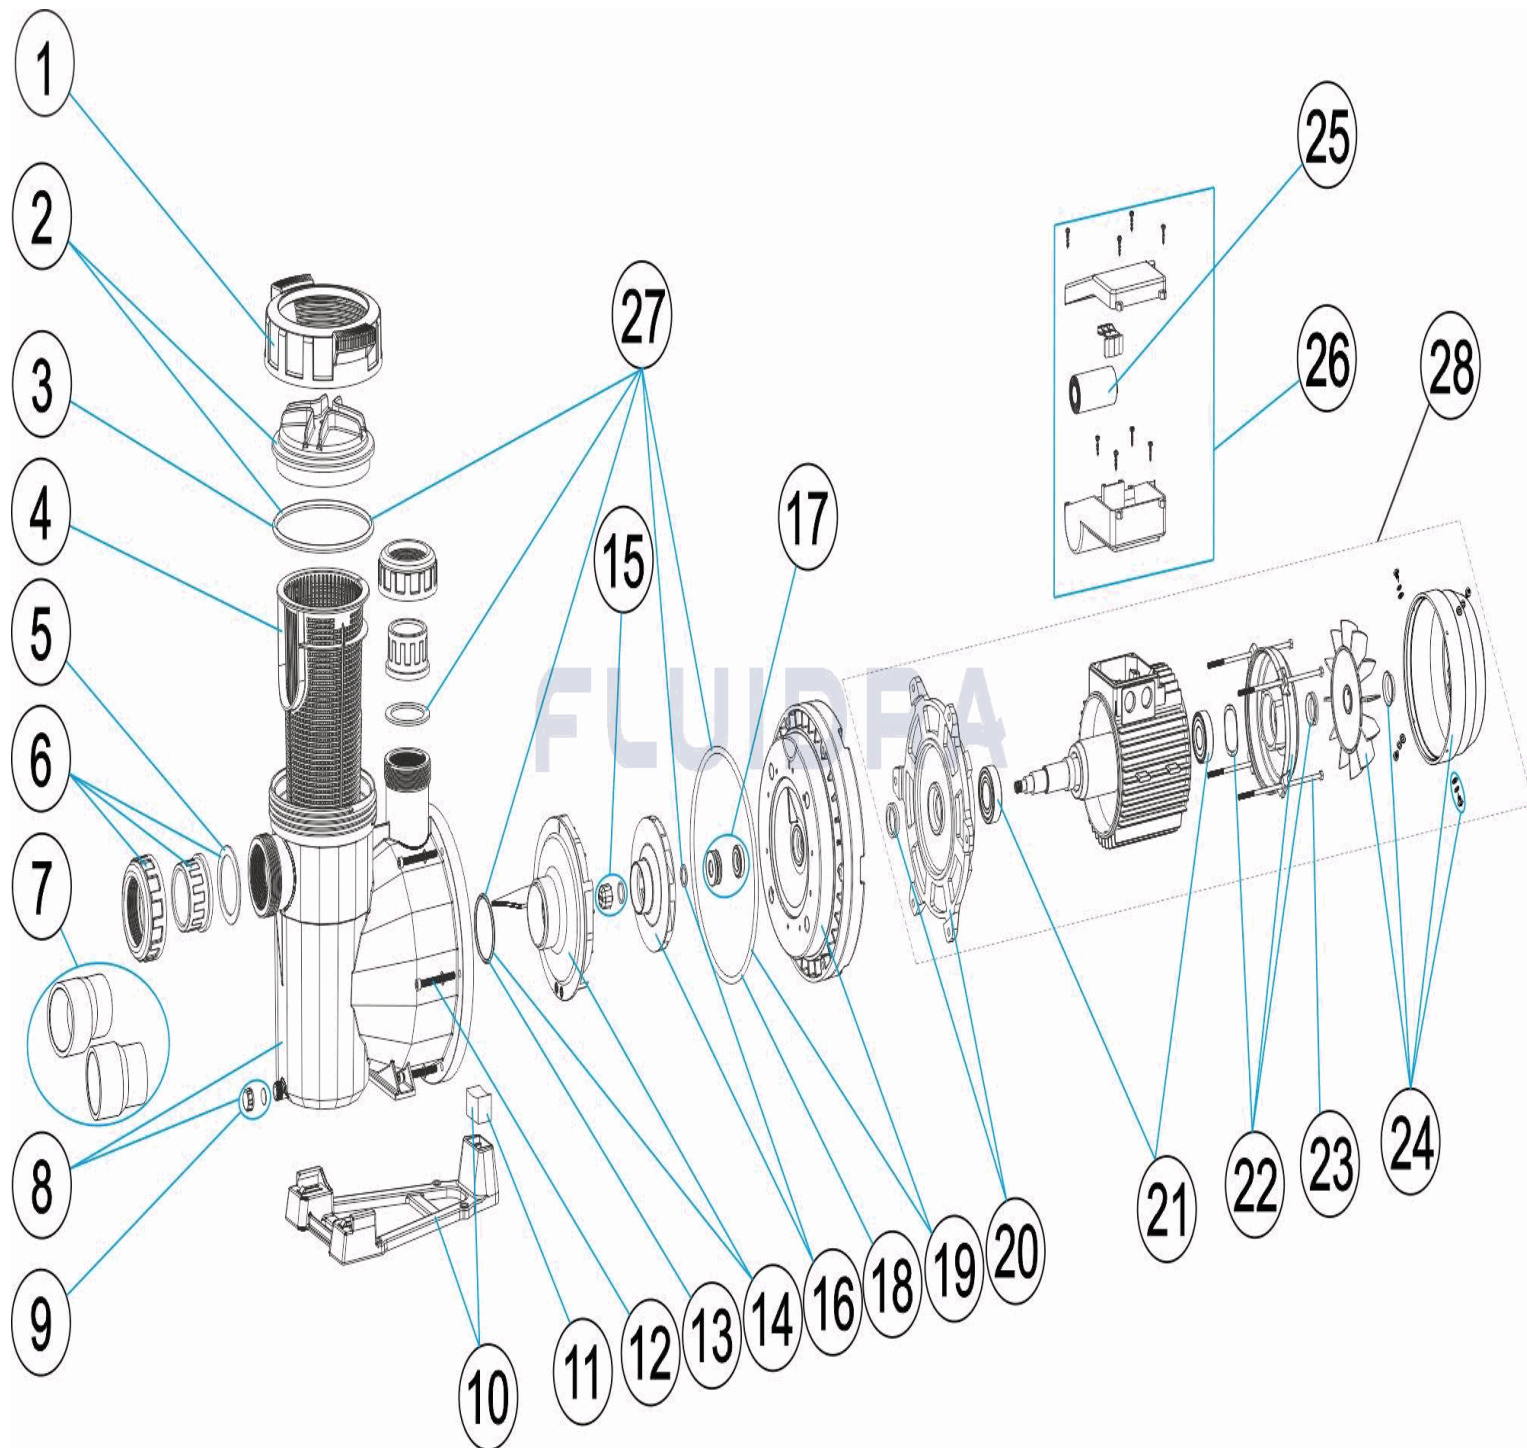

CODE **65557, 65558, 65560, 65561, 65562, 65563, 65564, 65565, 65566, 65567, 65569, 65570**

DESCRIPTION: **VICTORIA PLUS SILENT PUMP**

ENGLISH

POS	CODE	DESCRIPTION	QUANTITY	POS	CODE	DESCRIPTION	QUANTITY
1	4405010585	PRE-FILTER COVER NUT		11	* 4405010180	PUMP BASE FITTINGS 3 HP II	
2	4405010702	PRE-FILTER COVER		12	4405010590	BODY FIXING SCREW	
3	4405010178	O' RING D 151,7X6,99		13	4405010161	O' RING D. 56,7X3,5	
4	4405010105	PRE-FILTER BASKET		14	* 4405010115	DIFFUSEUR <=0,75 HP	
5	4405010179	INLET GASKET 72X55X2,5		14	* 4405010116	DIFFUSOR 1 HP - 2 HP	
6	* 4405010106	UNION FITTINGS <= 1 HP		14	* 4405010117	DIFFUSOR 2,5 - 3 HP	
6	* 4405010107	UNION FITTINGS 1,5 HP - 2,5 HP		15	* 4405010134	IMPELLER COVER M8 LEFT	
7	* 4405010717	UNION FITTINGS 3 HP		16	* 4405010591	IMPELLER ½ (II) HP	
8	4405010586	PUMP HOUSING		16	* 4405010667	IMPELLER ½ (II) HP 60 HZ	
9	4405010587	DRAIN PLUG		16	* 4405010592	IMPELLER ½ (III) HP	
10	* 4405010588	PUMP BASE		16	* 4405010668	IMPELLER ½ (III) HP 60 HZ	
10	* 4405010492	PUMP BASE		16	* 4405010593	IMPELLER ¾ (II) HP	