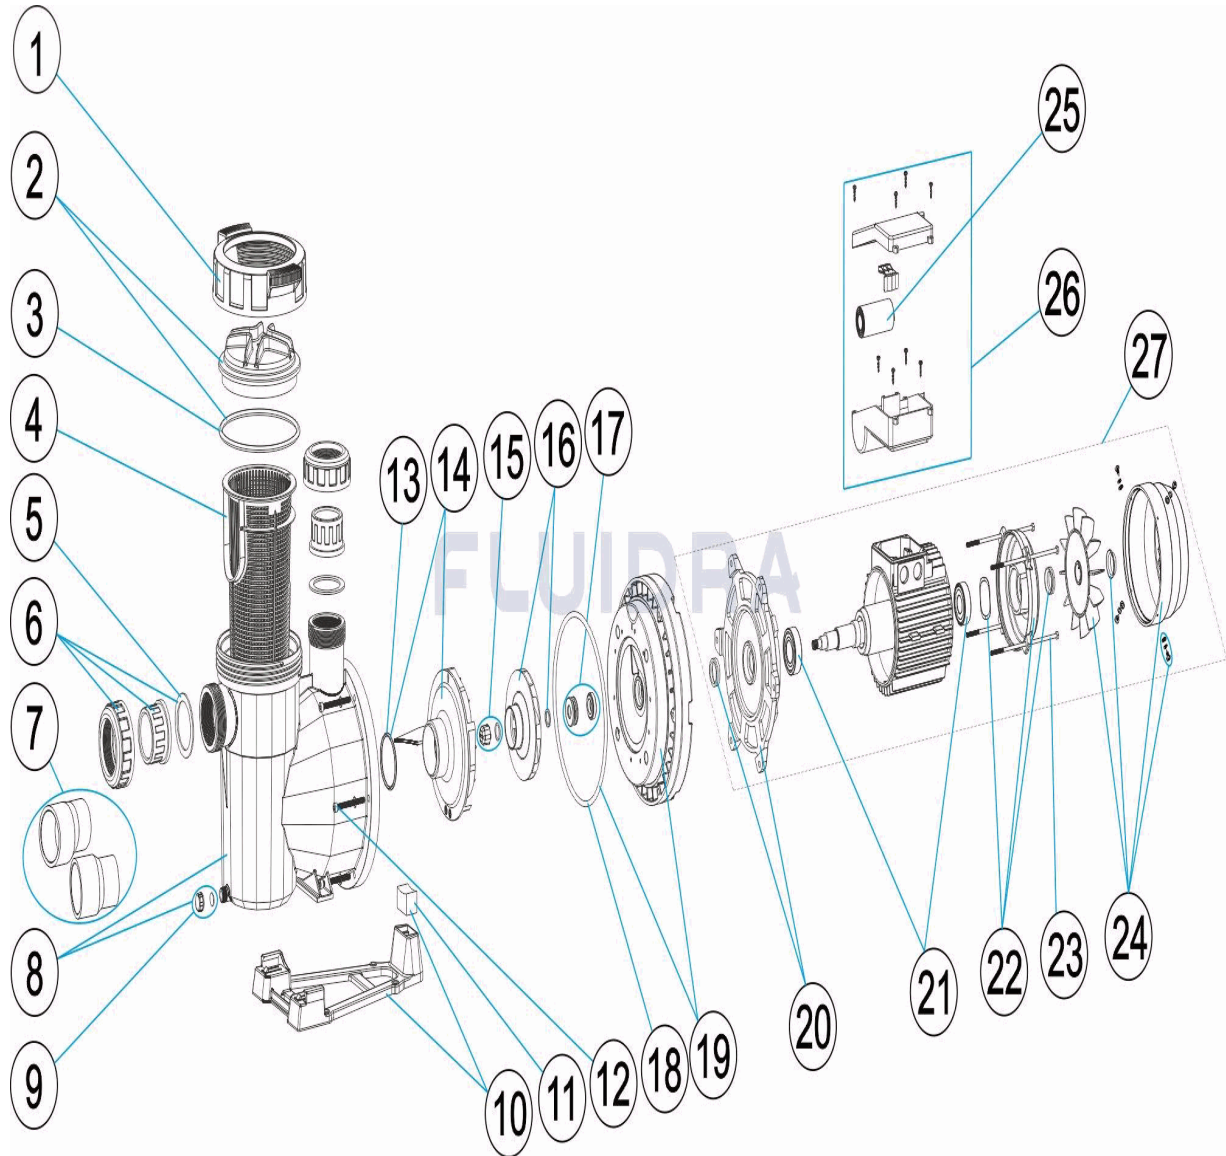

CODE **72549, 72550, 72551, 72552, 72553, 72554, 72555, 72556, 72557, 72558, 72559, 72560**

DESCRIPTION: **NAUTILUS SILENT PUMP**

ENGLISH

POS	CODE	DESCRIPTION	QUANTITY	POS	CODE	DESCRIPTION	QUANTITY
1	4405010585	PRE-FILTER COVER NUT		11	* 4405010180	PUMP BASE FITTINGS 3 HP II	
2	4405010702	PRE-FILTER COVER		12	4405010590	BODY FIXING SCREW	
3	4405010178	O' RING D 151,7X6,99		13	4405010161	O' RING D. 56,7X3,5	
4	4405010105	PRE-FILTER BASKET		14	* 4405010115	DIFFUSEUR <=0,75 HP	
5	4405010179	INLET GASKET 72X55X2,5		14	* 4405010116	DIFFUSOR 1 HP - 2 HP	
6	* 4405010106	UNION FITTINGS <= 1 HP		14	* 4405010117	DIFFUSOR 2,5 - 3 HP	
6	* 4405010107	UNION FITTINGS 1,5 HP - 2,5 HP		15	* 4405010134	IMPELLER COVER M8 LEFT	
7	* 4405010717	UNION FITTINGS 3 HP		16	* 4405010591	IMPELLER ½ (II) HP	
8	4405010586	PUMP HOUSING		16	* 4405010592	IMPELLER ½ (III) HP	
9	4405010587	DRAIN PLUG		16	* 4405010593	IMPELLER ¾ (II) HP	
10	* 4405010588	PUMP BASE		16	* 4405010594	IMPELLER ¾ (III) HP	
10	* 4405010492	PUMP BASE		16	* 4405010595	IMPELLER 1 (II) HP	

CODE **72549, 72550, 72551, 72552, 72553, 72554, 72555, 72556, 72557, 72558,
 72559, 72560**

DESCRIPTION: **NAUTILUS SILENT PUMP**

26	* 4405010159	FOR: 72550, 72552, 72554 MOTOR AURICPOOL
26	* 4405012048	FOR: 72555, 72557, 72559
26	* 4405012051	FOR: 72556, 72558, 72560
27	* 65557R0475	FOR: 72549
27	* 65558R0475	FOR: 72550
27	* 65560R0475	FOR: 72551
27	* 65561R0475	FOR: 72552
27	* 65562R0475	FOR: 72553
27	* 65563R0475	FOR: 72554
27	* 65564R0475	FOR: 72555
27	* 65565R0475	FOR: 72556
27	* 65566R0475	FOR: 72557
27	* 65567R0475	FOR: 72558
27	* 65569R0475	FOR: 72559
27	* 65570R0475	FOR: 72560